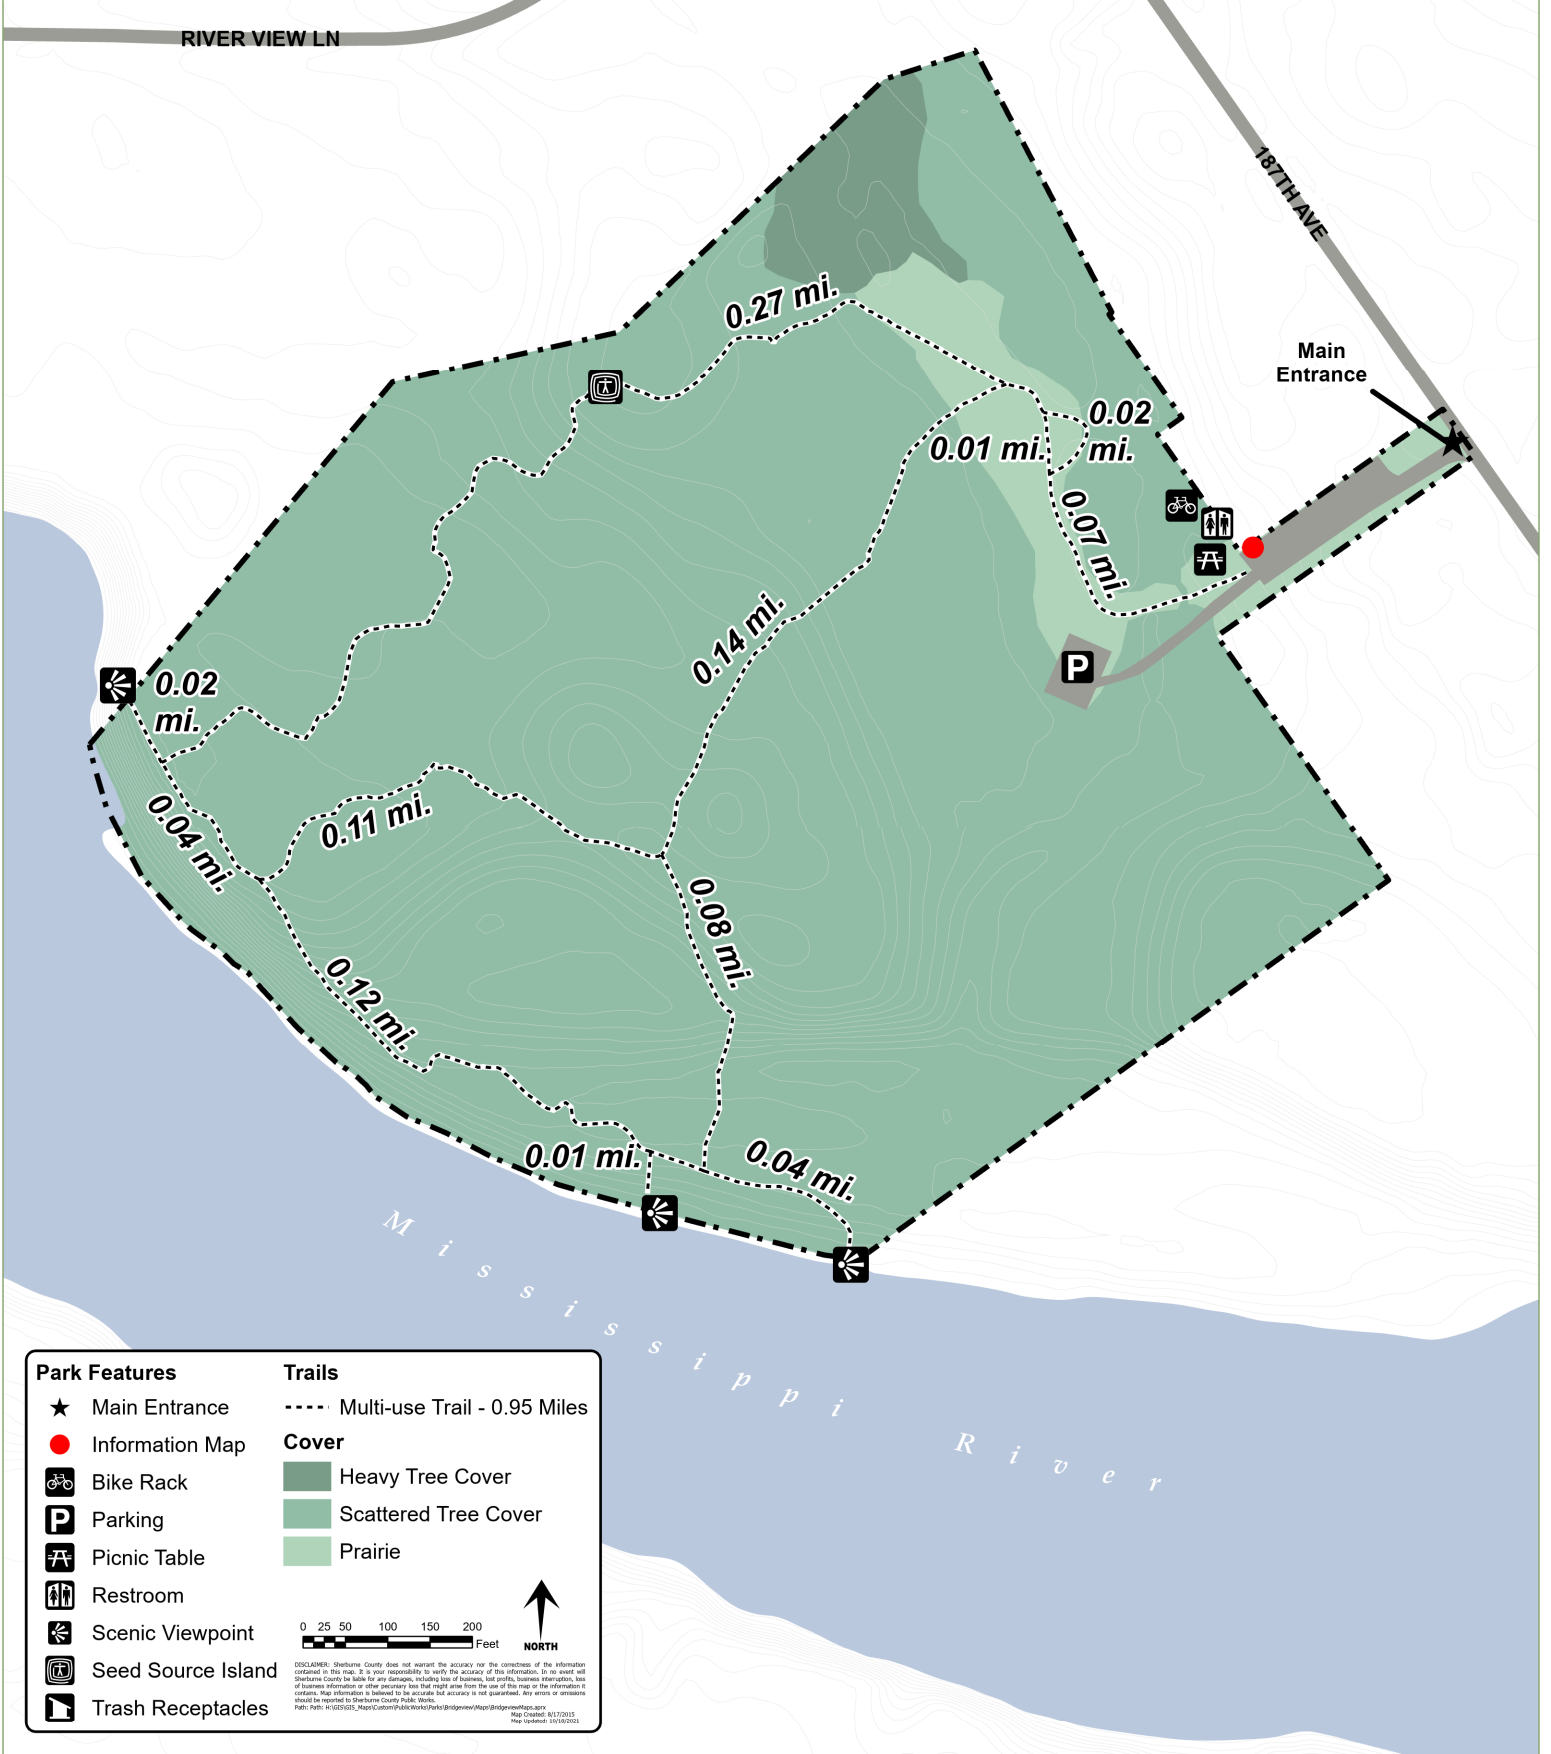

# Bridgeview Park Reserve

## Recreational Map

20711 187TH AVE. NW, BIG LAKE, MN 55309

11 STATE

Park Features		Trails	
★	Main Entrance	-----	Multi-use Trail - 0.95 Miles
●	Information Map		
🚲	Bike Rack		
P	Parking		
🍷	Picnic Table		
🚻	Restroom		
👁️	Scenic Viewpoint		
🌱	Seed Source Island		
🗑️	Trash Receptacles		
		Cover	
		🟩	Heavy Tree Cover
		🟨	Scattered Tree Cover
		🟪	Prairie

0 25 50 100 150 200 Feet

NORTH

DISCLAIMER: Sherburne County does not warrant the accuracy nor the completeness of the information contained in this map. It is your responsibility to verify the accuracy of this information. Do no event will Sherburne County be liable for any damages, including loss of business, lost profits, business interruption, loss of business information or other pecuniary loss that might arise from the use of this map or the information it contains. Map information is believed to be accurate but accuracy is not guaranteed. Any errors or omissions should be reported to Sherburne County Public Works, Map Team: [mapteam@sherburne-county.com](mailto:mapteam@sherburne-county.com) or [publicworks@sherburne-county.com](mailto:publicworks@sherburne-county.com). Map Created: 01/27/2015. Map Version: 01/27/2015.