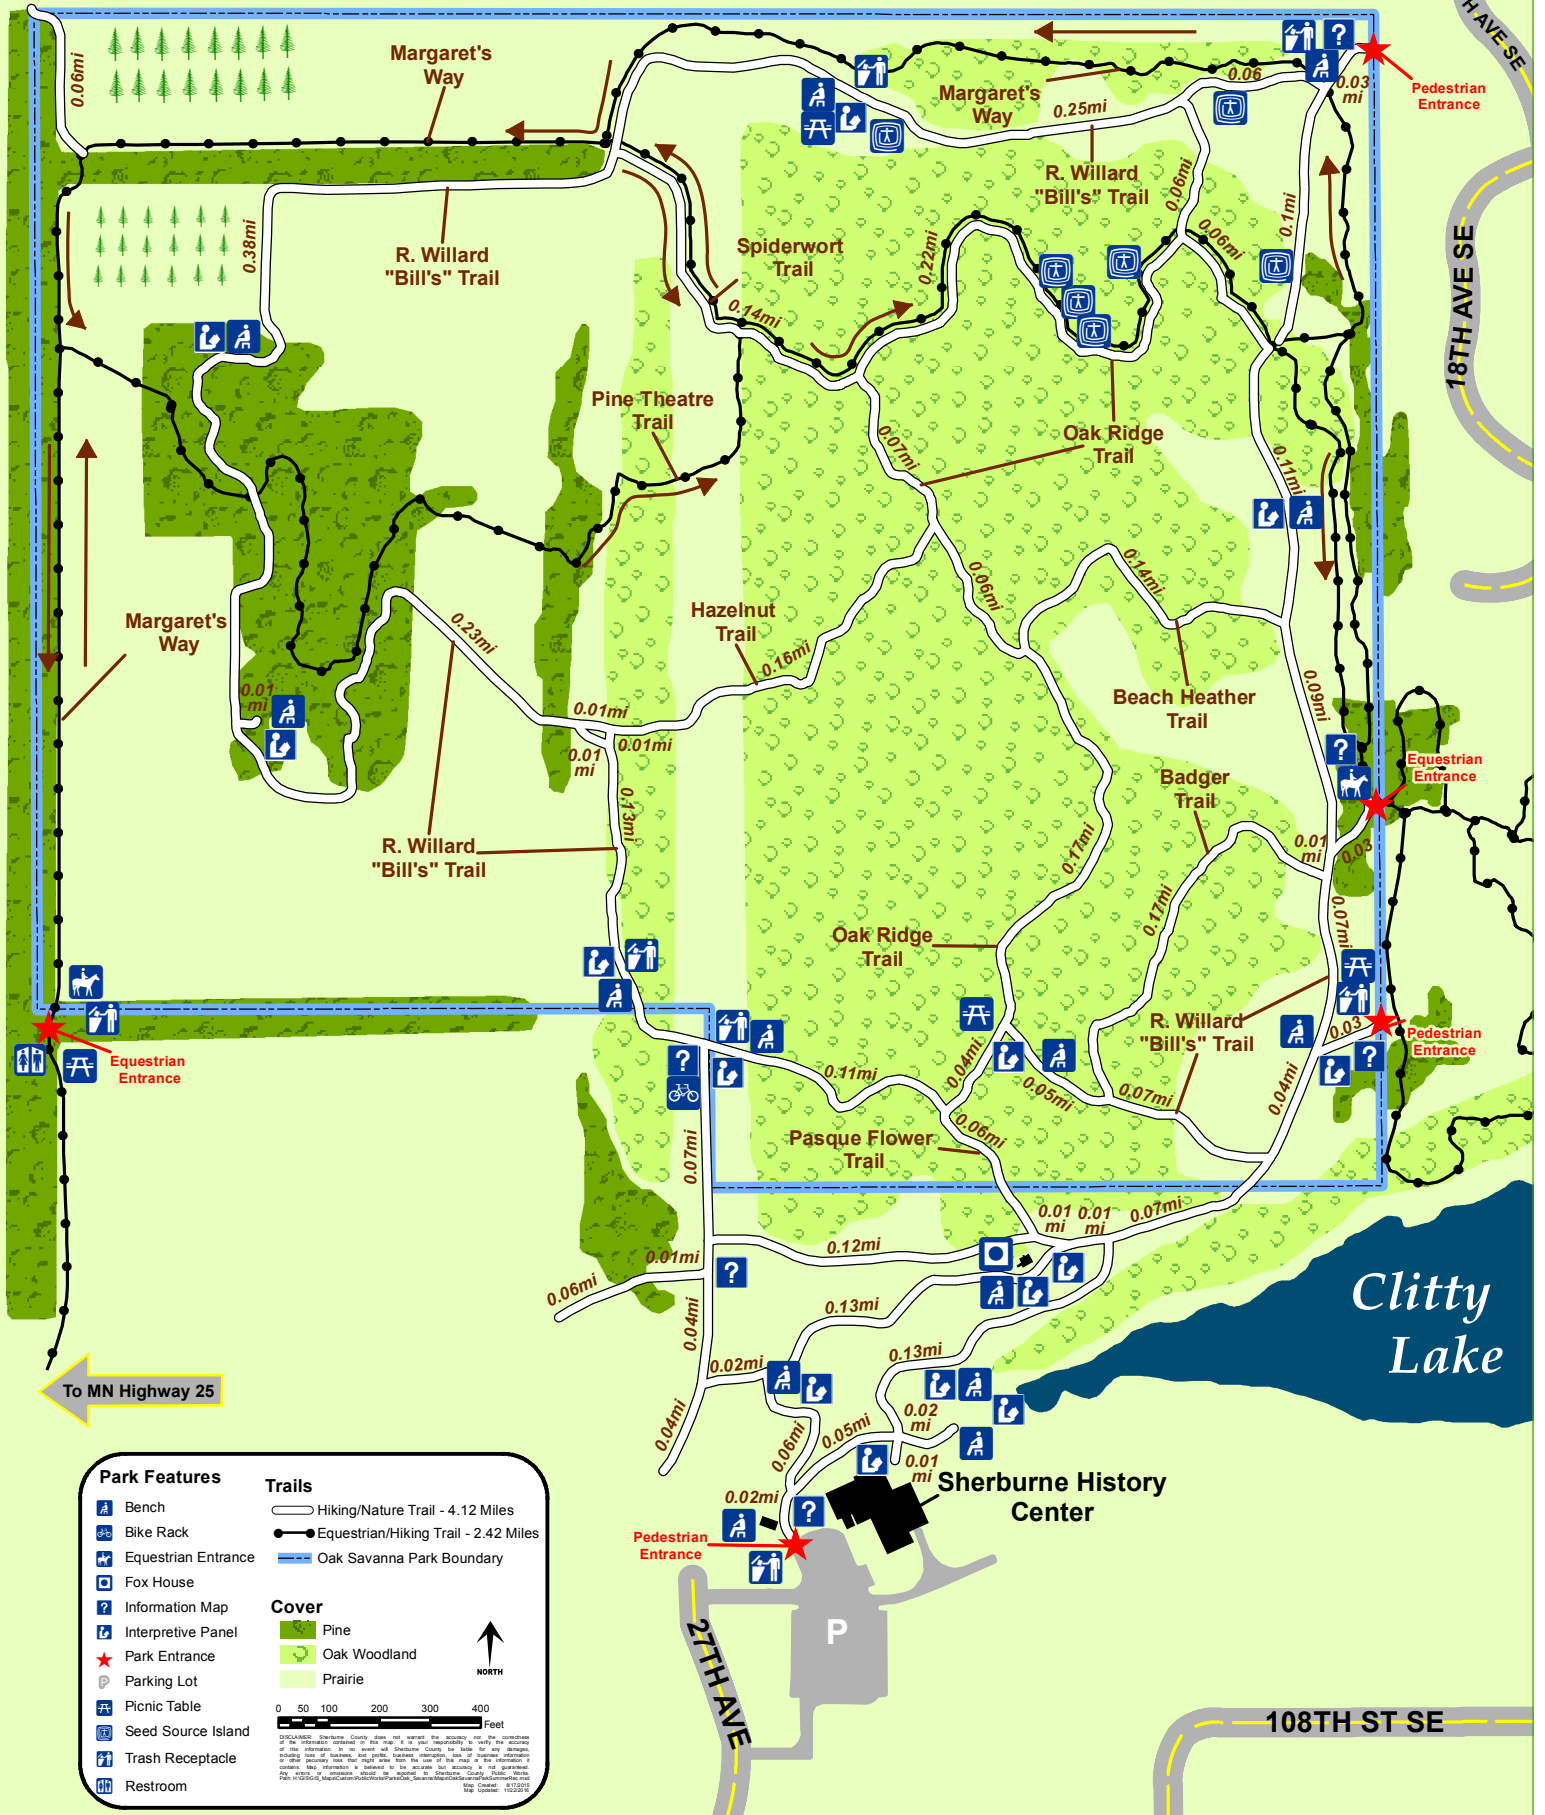

Oak Savanna Park

Summer Recreational Map

Park Features

- Bench
- Bike Rack
- Equestrian Entrance
- Fox House
- Information Map
- Interpretive Panel
- Park Entrance
- Parking Lot
- Picnic Table
- Seed Source Island
- Trash Receptacle
- Restroom

Trails

- Hiking/Nature Trail - 4.12 Miles
- Equestrian/Hiking Trail - 2.42 Miles
- Oak Savanna Park Boundary

Cover

- Pine
- Oak Woodland
- Prairie