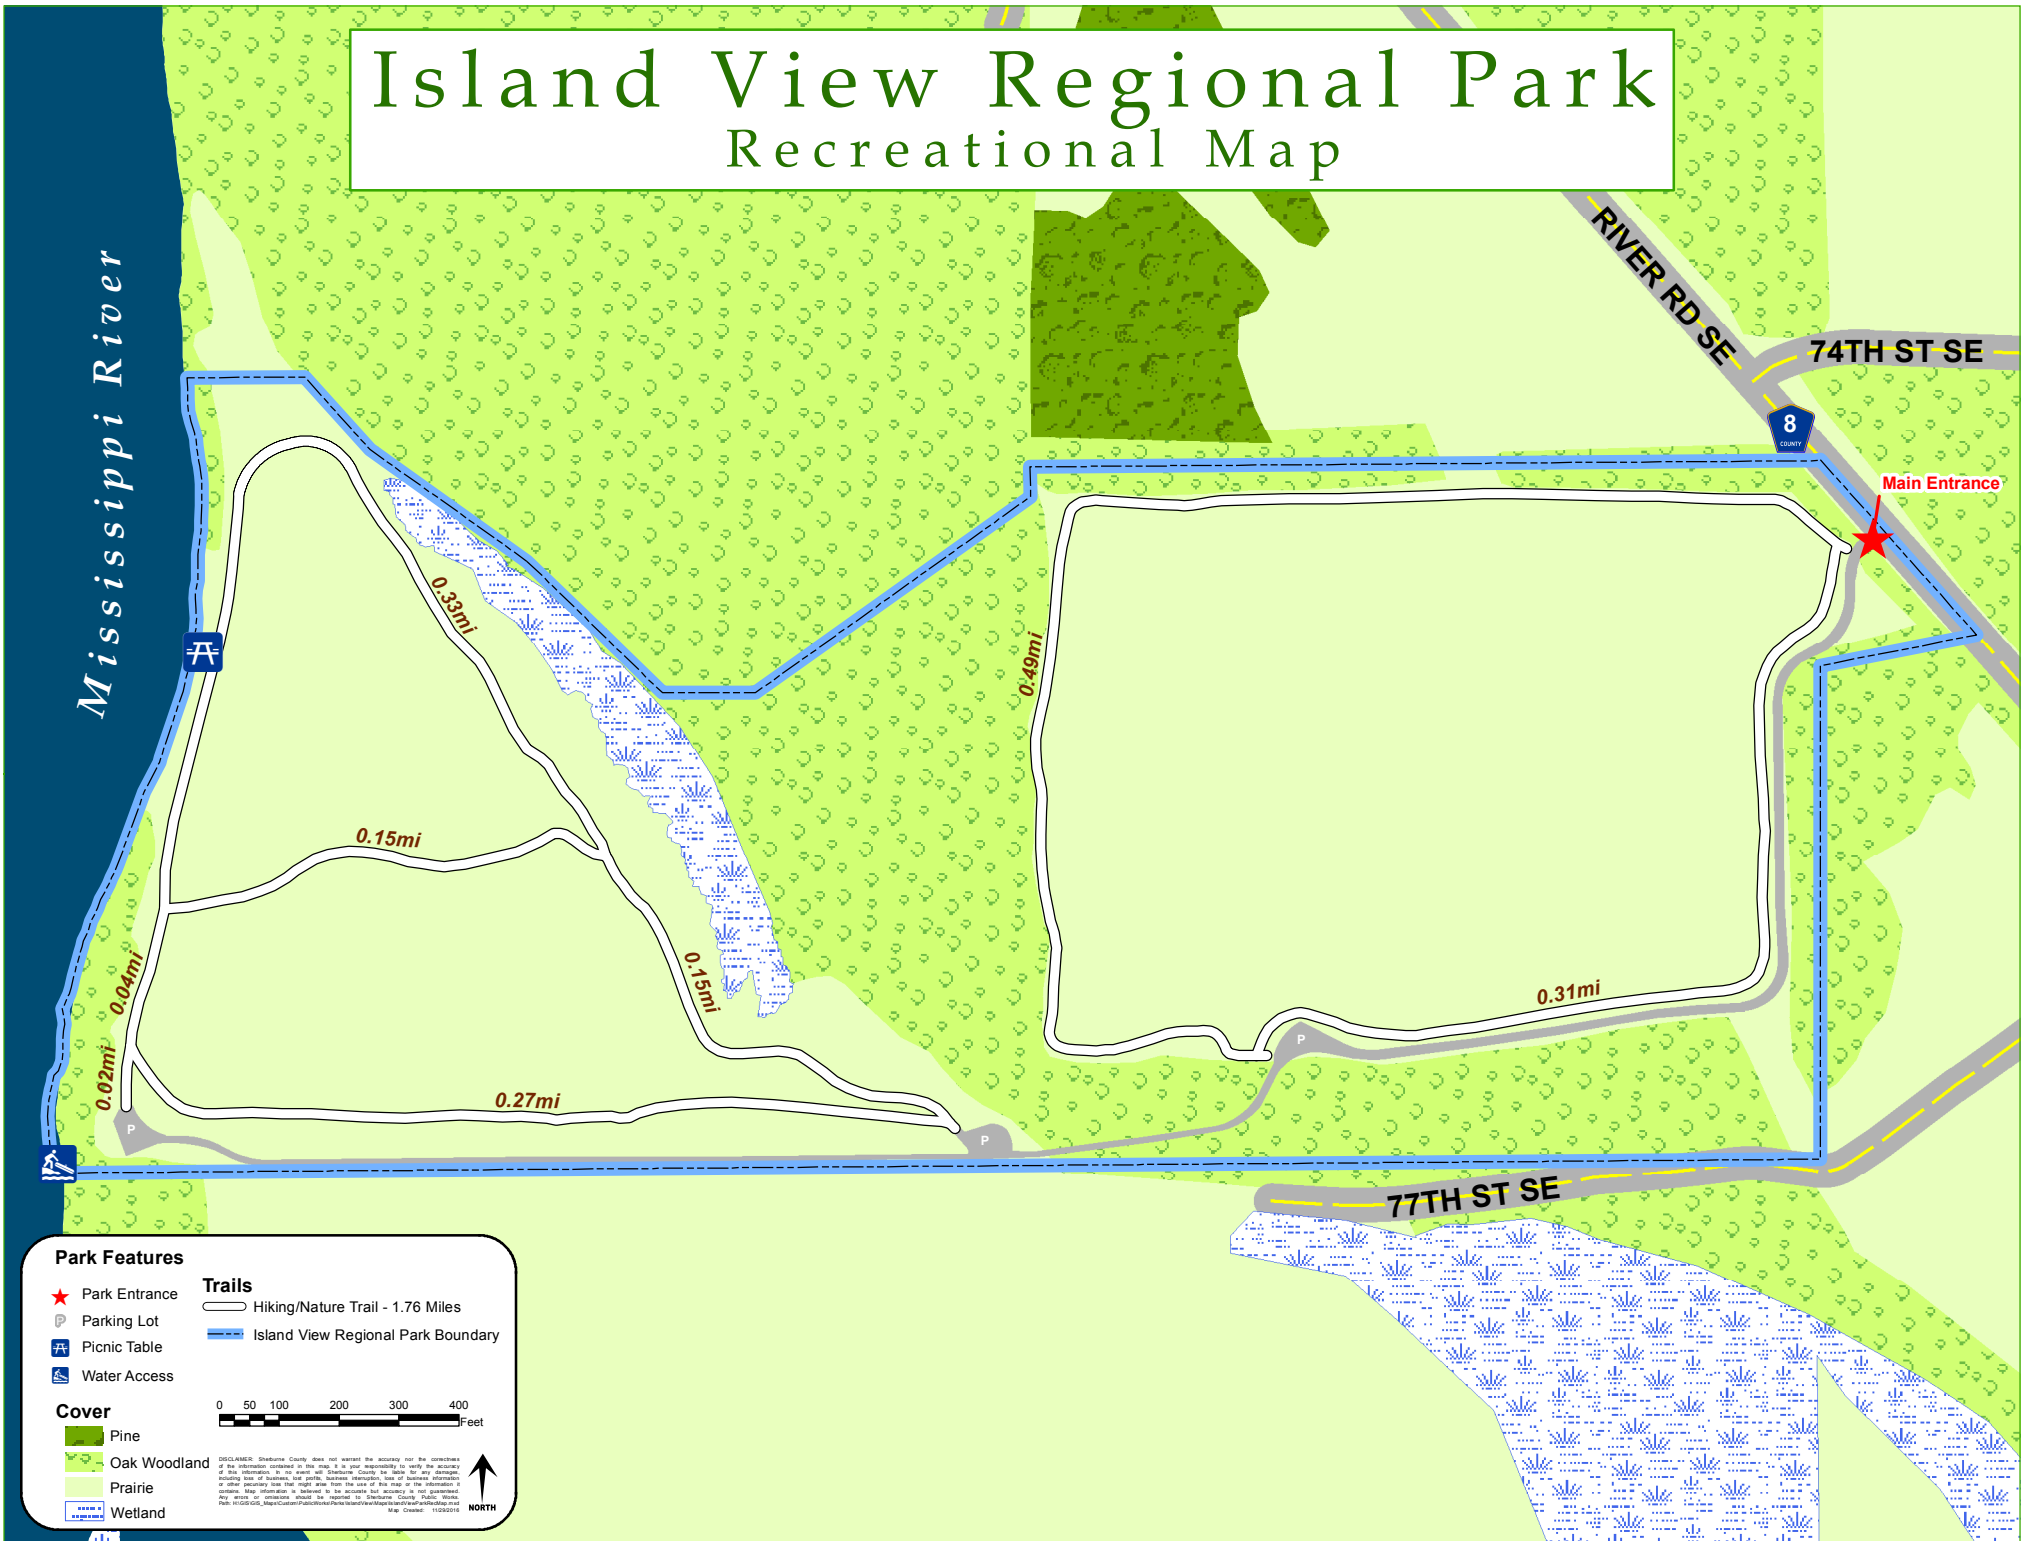

Island View Regional Park

Recreational Map

Park Features

- ★ Park Entrance
- P Parking Lot
- ⊕ Picnic Table
- 🚰 Water Access

Trails

- Hiking/Nature Trail - 1.76 Miles
- - - Island View Regional Park Boundary

Cover

- Pine
- Oak Woodland
- Prairie
- Wetland

0 50 100 200 300 400 Feet

DISCLAIMER: Shreveport County does not warrant the accuracy nor the correctness of the information contained in this map. It is your responsibility to verify the accuracy of this information. In the event of an emergency, Shreveport County, the State, or any other agency or other authority may be contacted for more information. This map is for informational purposes only and should not be used for navigation. The user assumes all responsibility for any use of this map or the information it contains. Any information is subject to change without notice. © 2010 Shreveport County, Louisiana. All rights reserved. Map created: 11/20/2010

NORTH ↑