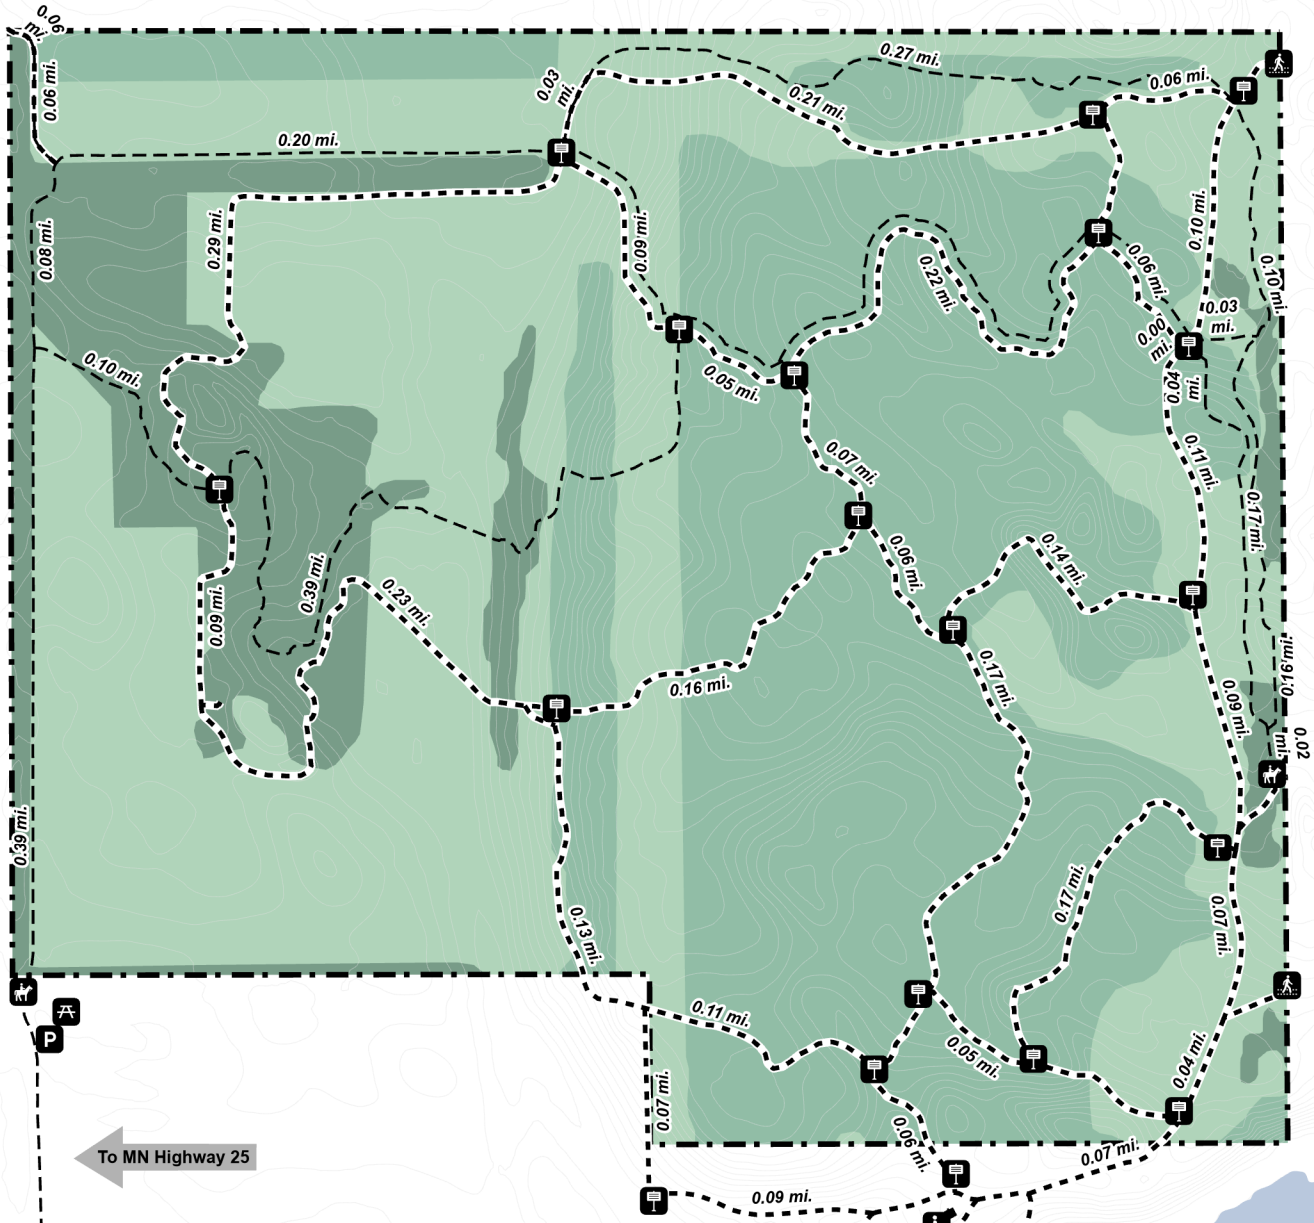

OAK SAVANNA PARK

RECREATIONAL MAP

10775 27TH AVE. SE, BECKER, MN 55308

← To MN Highway 25

Clitty Lake

Park Features

- Information Map
- Bench
- Equestrian Entrance
- Parking
- Pedestrian Entrance
- Picnic Table
- Wayfinding Sign

Trail

- Horse Trail
- Multi-use Trail

Cover

- Pine
- Scattered Tree Cover
- Prairie

Map Created: 8/17/2015
Map Updated: 2/8/2024