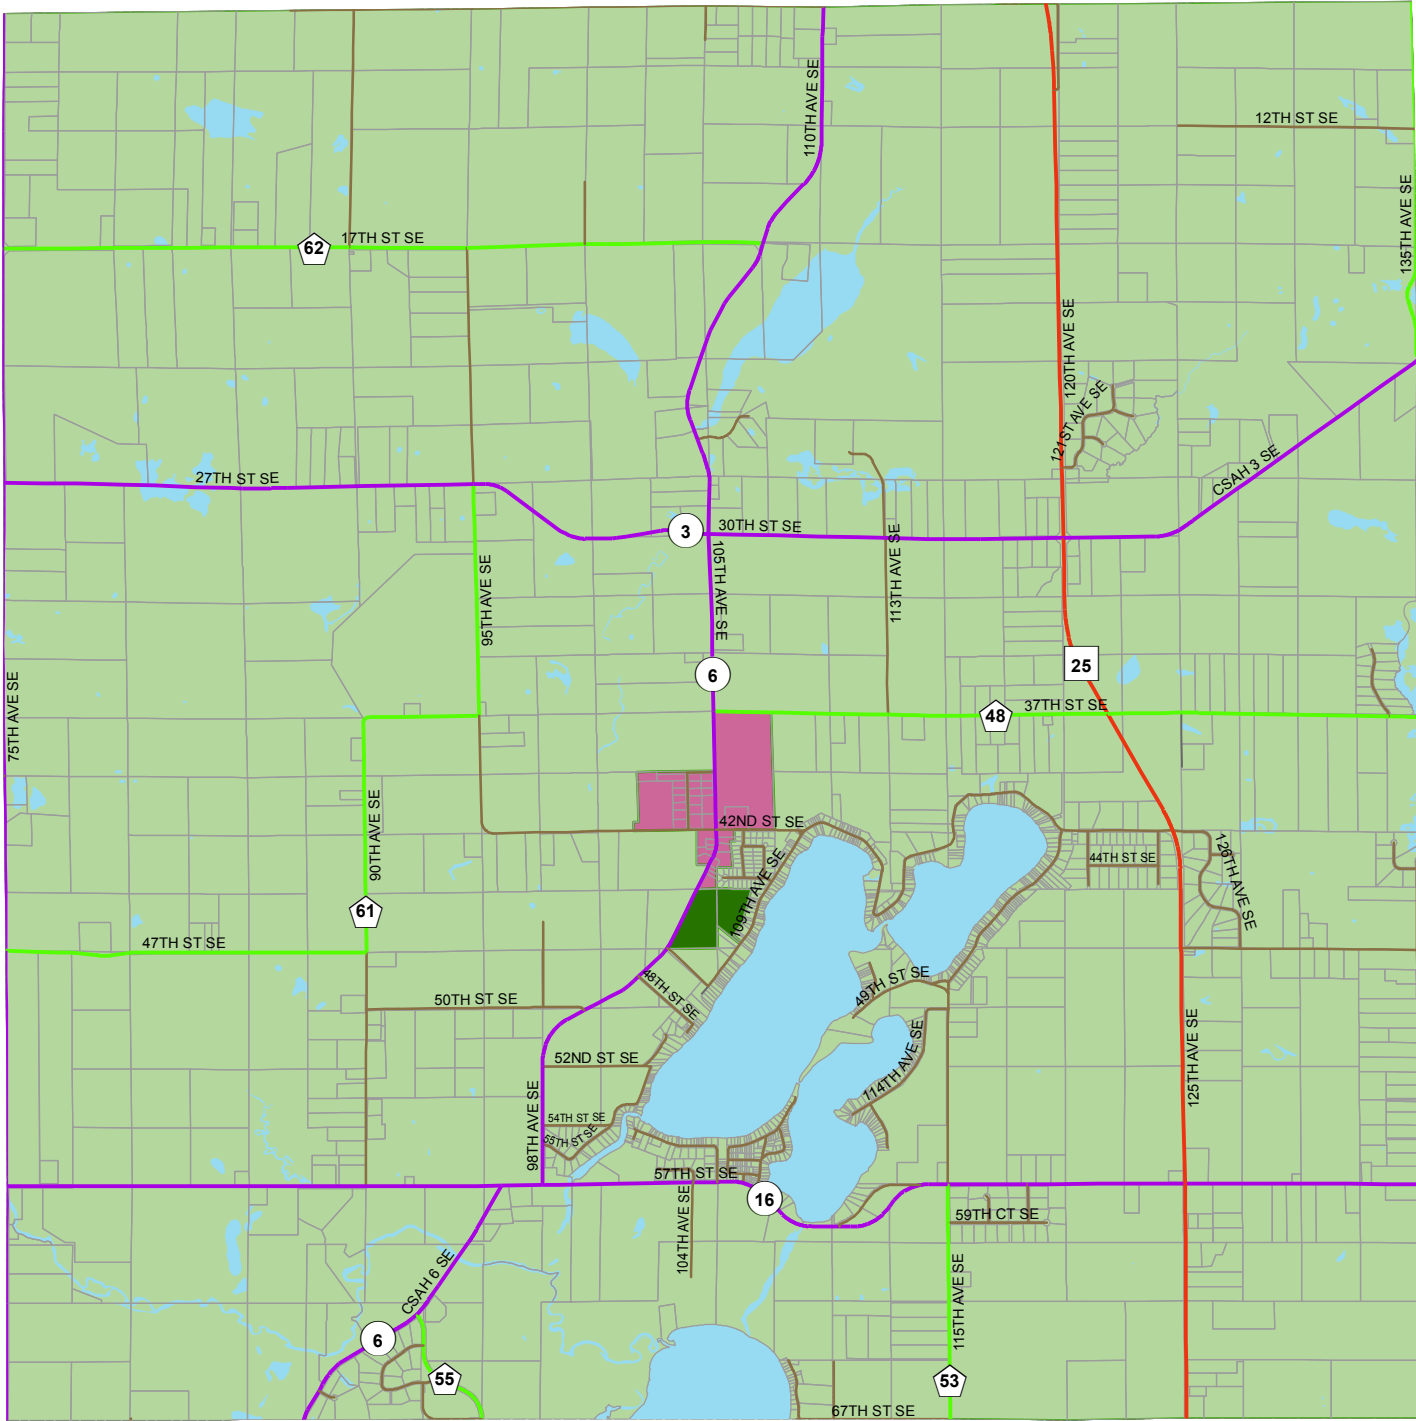

Palmer Township Comprehensive Plan

- AGRICULTURAL
- HAMLET MIXED-USE
- PARKS & OPEN SPACE