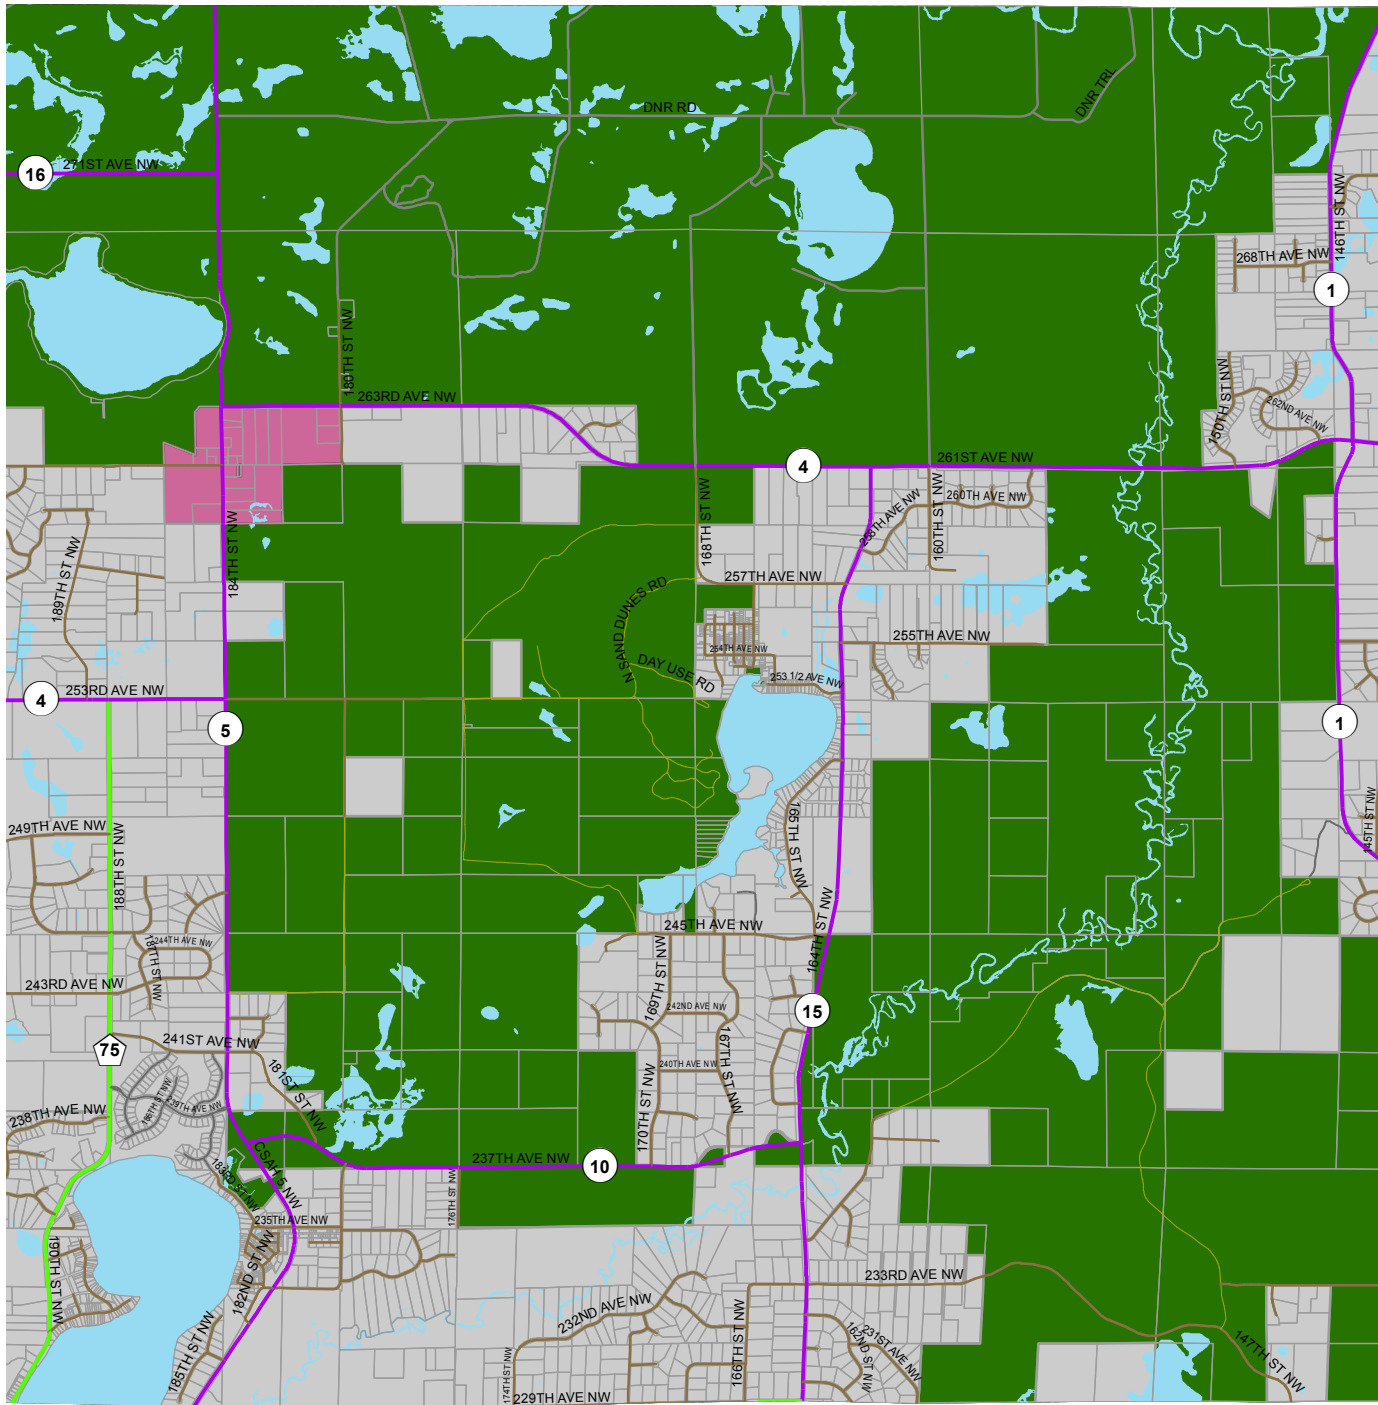

Orrock Township Comprehensive Plan

- HAMLET MIXED-USE
- PARKS & OPEN SPACE
- RURAL RESIDENTIAL