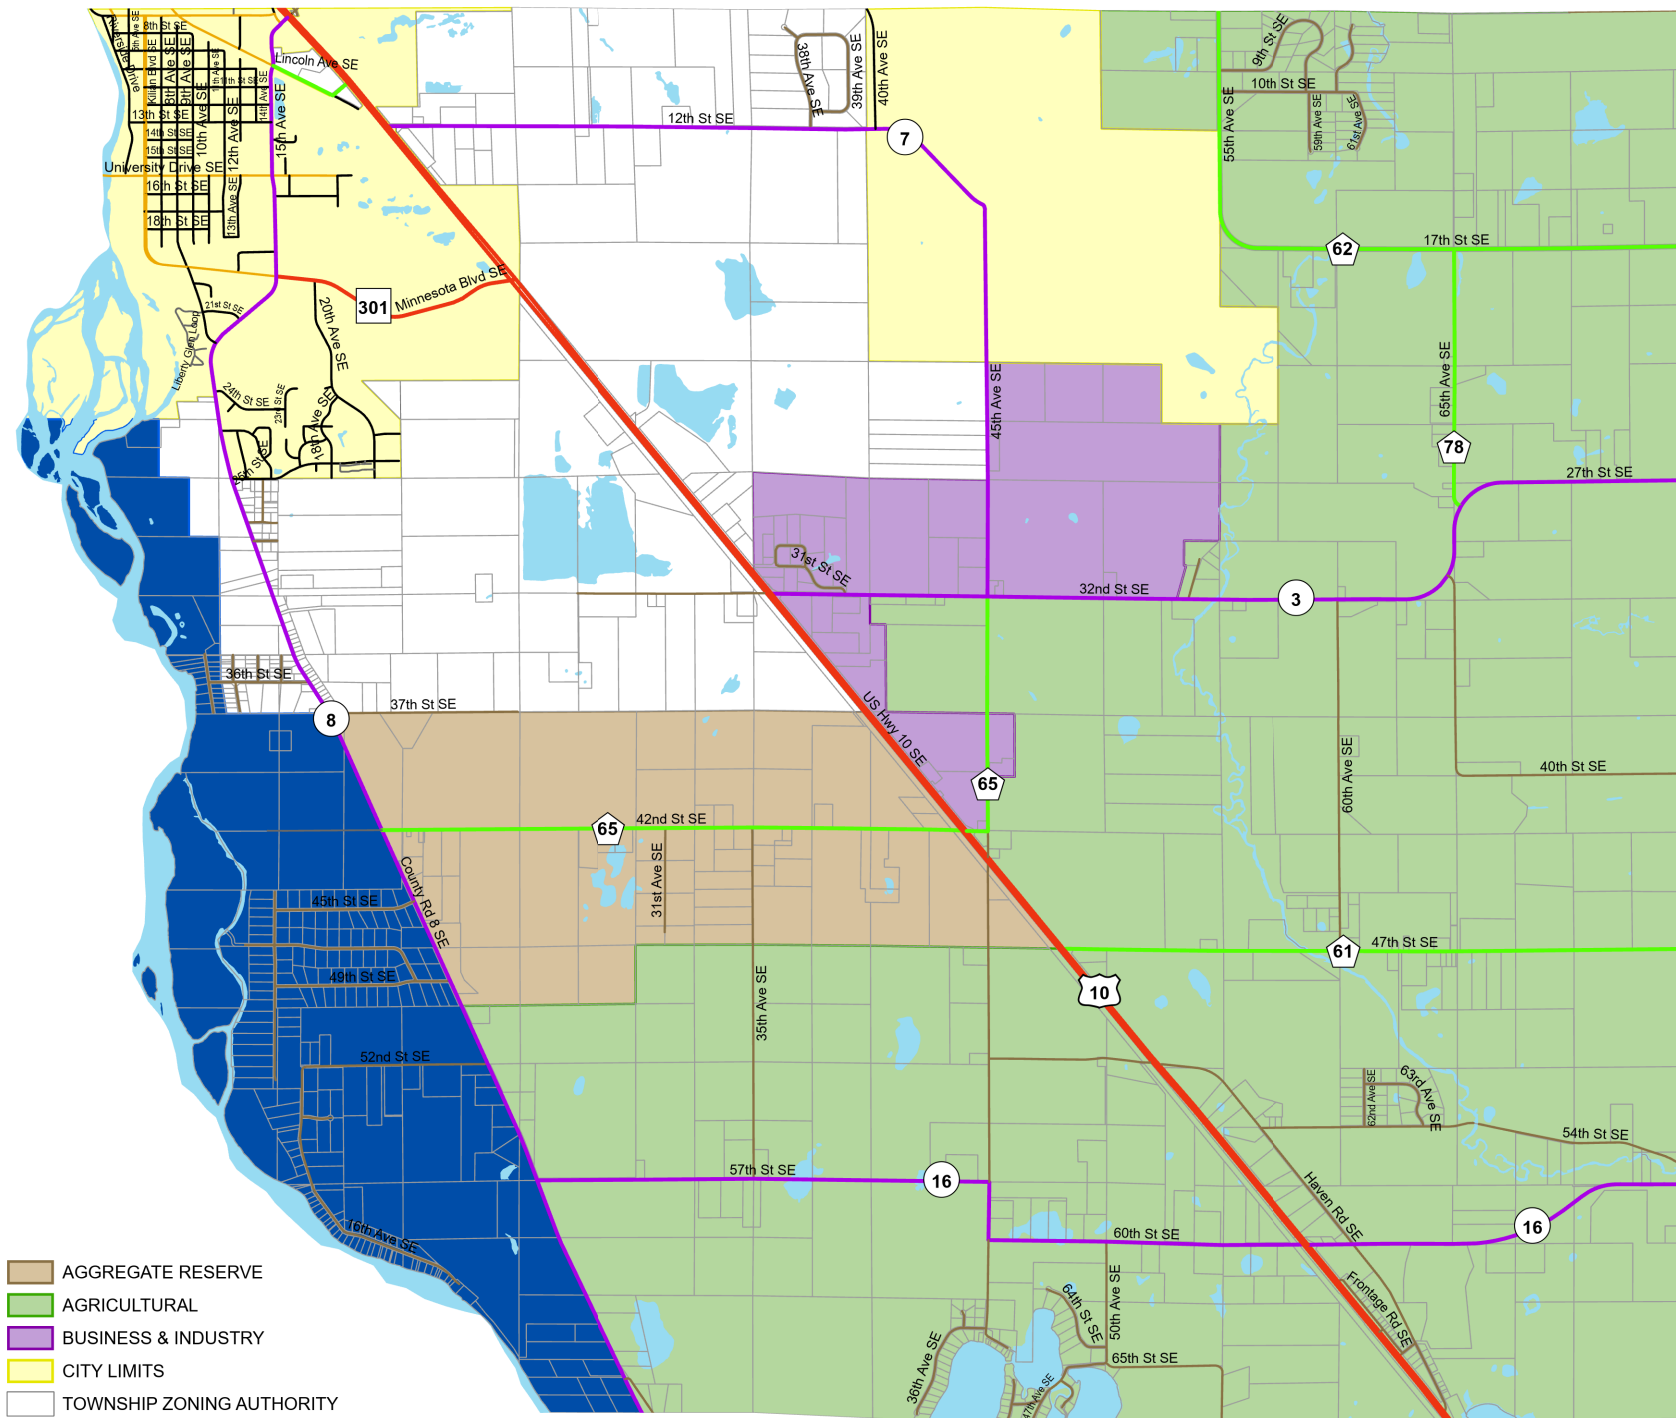

Haven Township Comprehensive Plan

- AGGREGATE RESERVE
- AGRICULTURAL
- BUSINESS & INDUSTRY
- CITY LIMITS
- TOWNSHIP ZONING AUTHORITY
- WILD, SCENIC & RECREATIONAL RIVERWAY