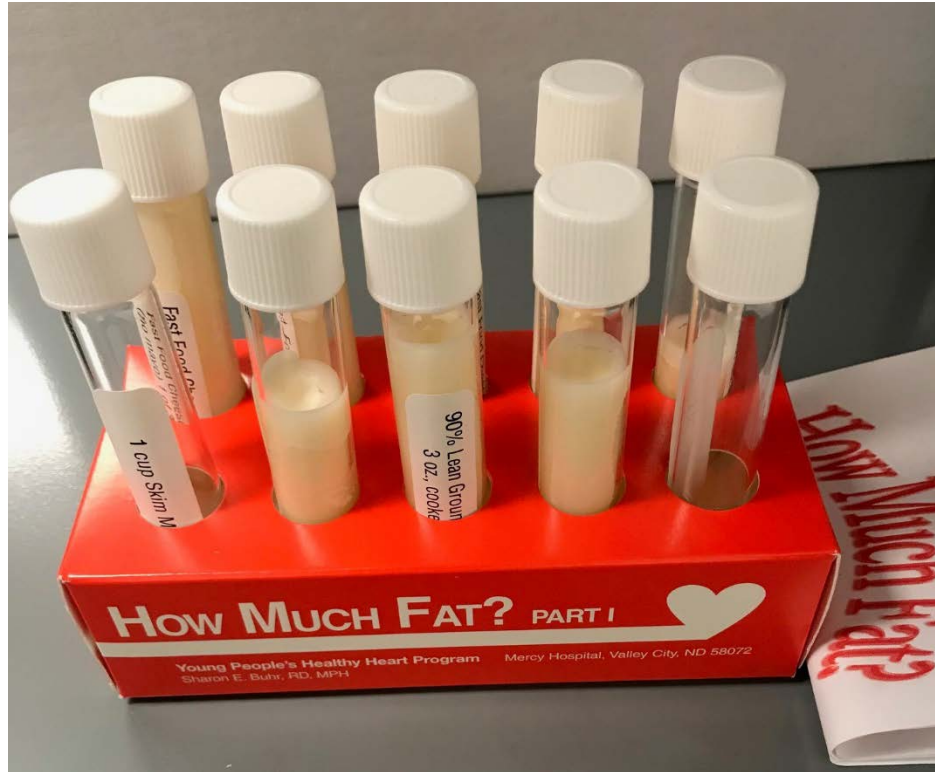

# How Much Fat Display

Description of item: Display of fat content in common foods.

Age group: Middle/High School to adult.