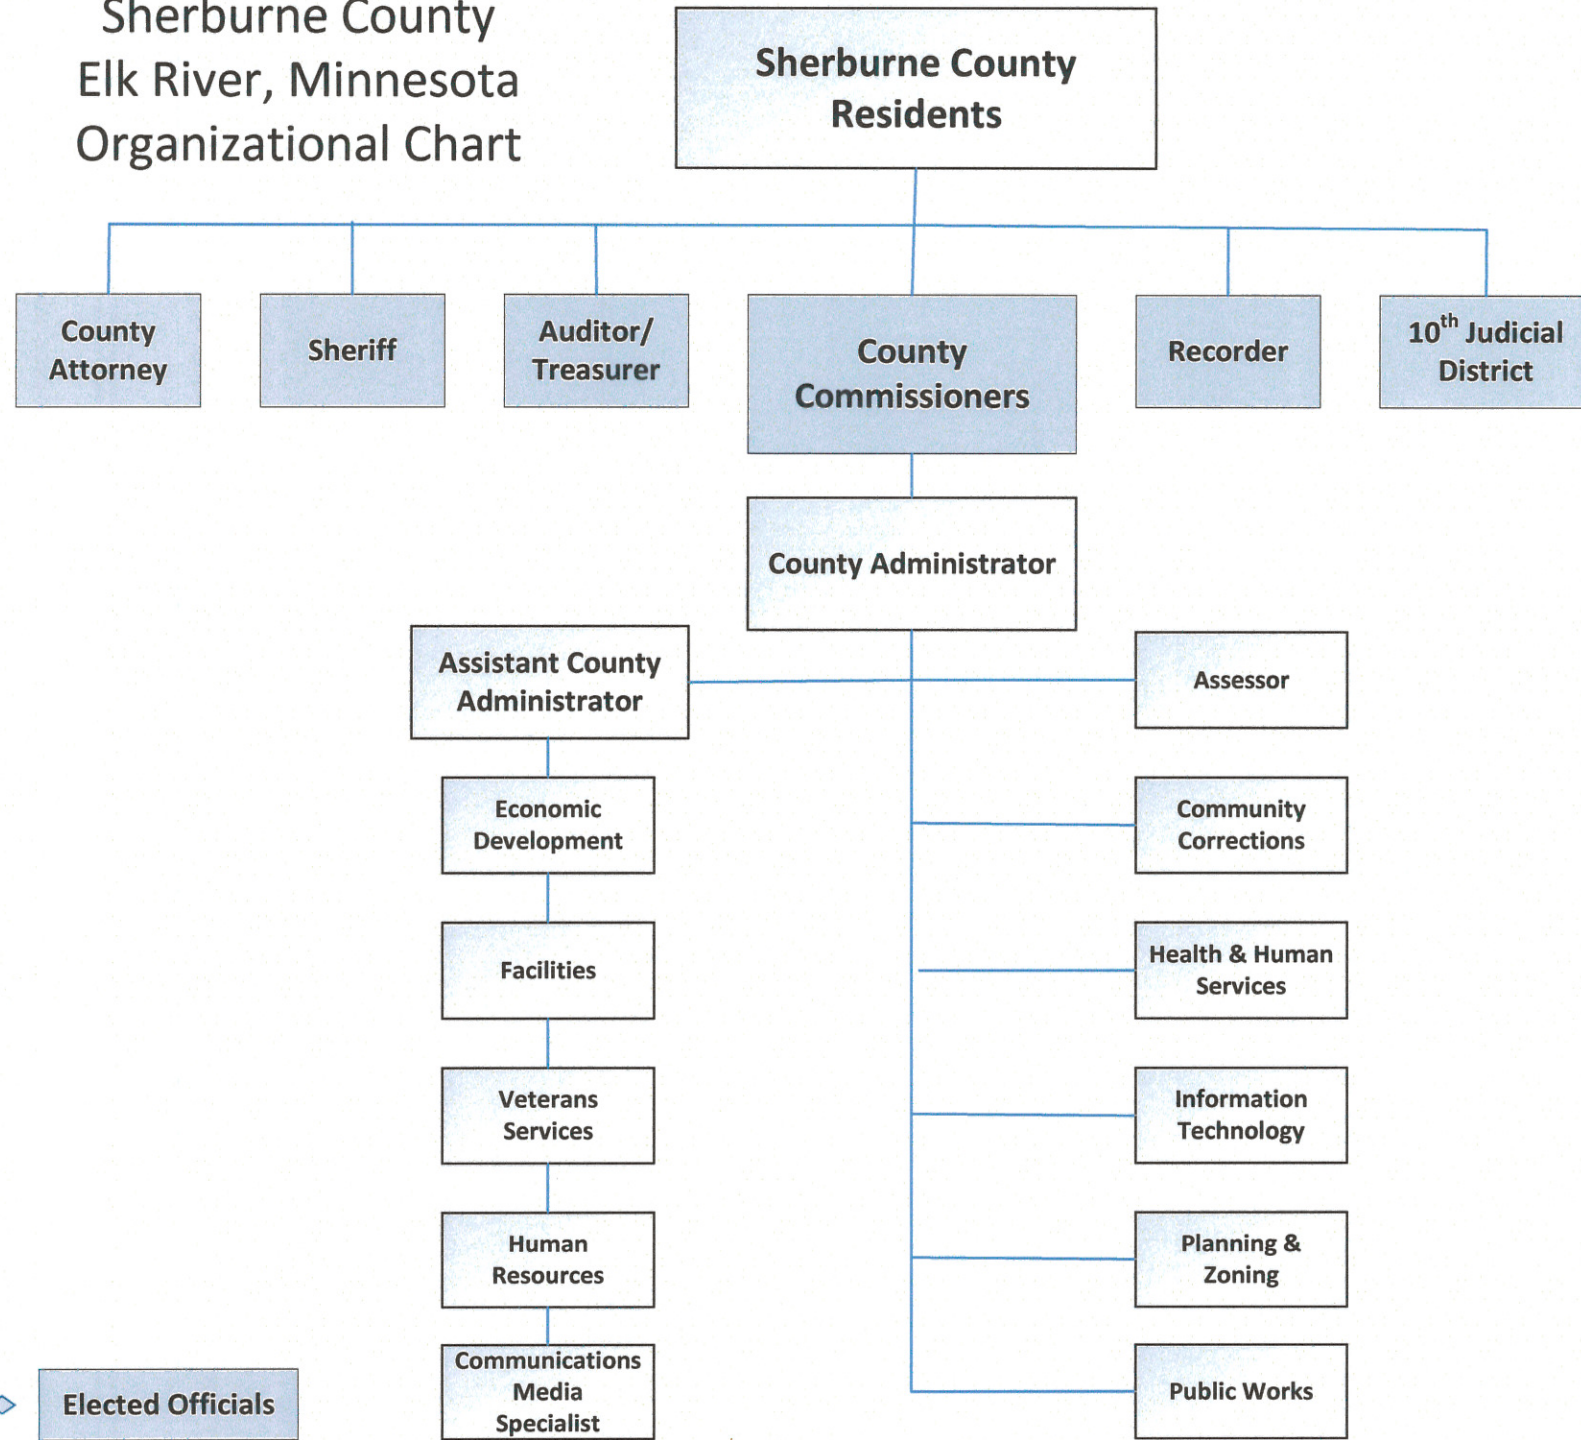

Sherburne County
Elk River, Minnesota
Organizational Chart

◆ Elected Officials